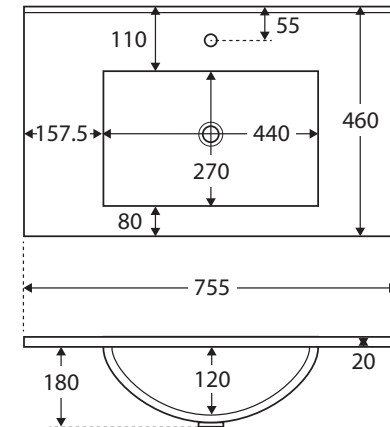

Dolce Matte Black

CERAMIC
BASIN-TOP
750MM

Features

- 20 mm thick, fully vitrified ceramic
- Matte black finish
- Requires 32 mm waste, with overflow (not included)

Available in

1 tap hole
TCLB75

3 tap hole
TCLB75-3

While we aim to ensure specifications are correct at the time of publication, Fienza reserves the right to make modifications without prior notice. Physical colour may vary from image shown. All measurements are shown in millimetres. For ceramic products, please allow +/- 10 mm tolerance for manufacturing variance. Always use physical product measurements for mark-ups and roughing-in as the technical drawing may differ from actual product received.